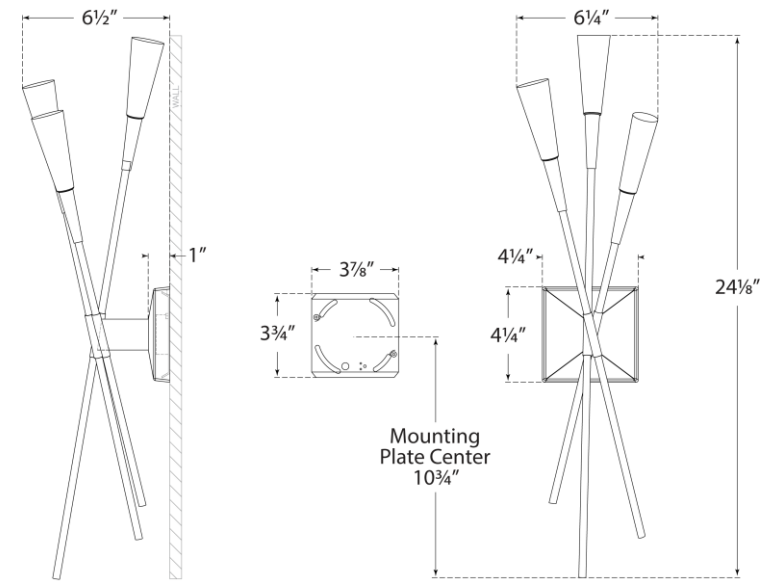

SPEC SHEET

Stellar Triple Tail Sconce

Item # CHD 2602G

Designer: Chapman & Myers

Height: 24"

Width: 6"

Extension: 6.5"

Backplate: 4.25" Square

Finishes: BLK/G, G, PN, WHT

Trim Options: FA

Socket: Dedicated LED

Wattage: 15w (1200lm)

Side View

Front View